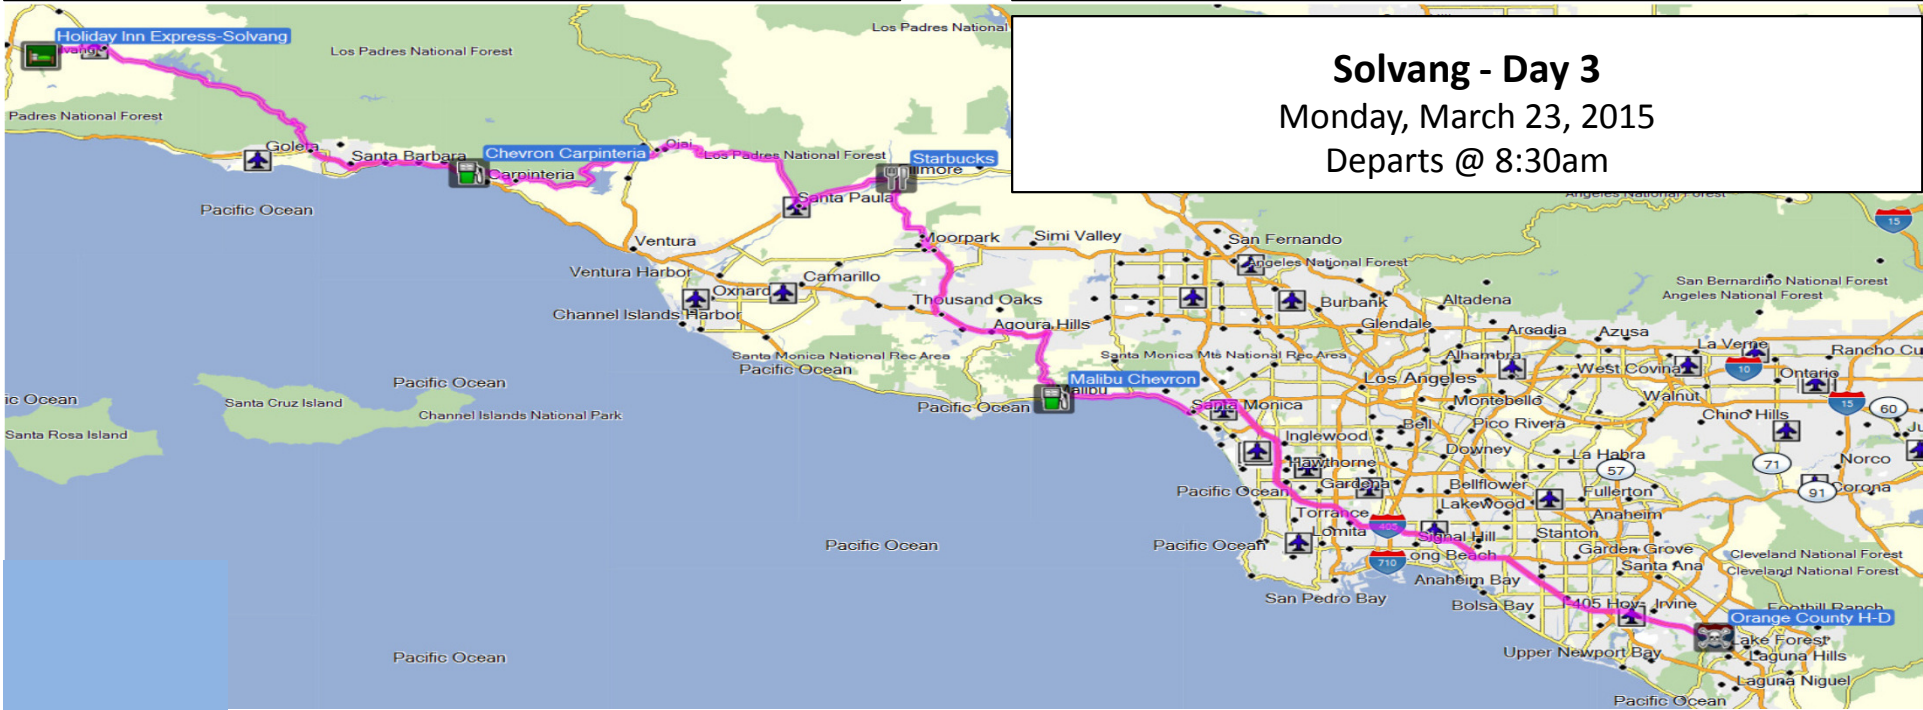

Right	onto Mission Dr.	
Left	on Avenue of Flags/Santa Rosa Rd	3.1
Right	on Hwy 1	20.4
Right	on Hwy 246	21.9
Left	on Mission Gate Rd	23.7
Left	on Purisima Rd. / Hwy 1	24.1
Right	on Harris Grade Rd.	26.2
Left	on Hwy 135	34.0
Right	on Hwy 135 to Orcutt/Santa Maria	39.9
Right	on E Betteravia Rd	45.6
<b>Arrive</b>	<b>Chevron – Santa Maria on Left</b>	<b>46.7</b>

Right	on Betteravia Rd.	
Right	on Hwy 101 North	46.8
Exit Right	on Hwy 166 East to Bakersfield	51.8
Right	on Cuyama Hwy / 166	52.0
Right	on Tepusquet Rd.	67.2
Left	on Foxen Canyon Rd.	83.0
Left	on Foxen Canyon Rd.	97.7
Left	on Hwy 154	102
Right	on Grand Ave	102
<b>Arrive</b>	<b>Los Olivos – Destination/Lunch</b>	<b>103</b>
Continue	on Grand	
Right	on Alamo Pintado Rd.	103
Right	on Hwy 246	107
<b>Arrive</b>	<b>Holiday Inn Express</b>	<b>109</b>

**Solvang - Day 2**  
 Sunday, March 22, 2015  
 Departs @ 9:00am -Destination Ride

Left	onto Mission Dr.	
Right	on Hwy 154	5.4
Left	on US-101 South	29.4
Exit Right	on Santa Claus Ln – Turn Left	42.2
Right	on Via Real	42.5
<b>Arrive</b>	<b>Chevron – on Left</b>	<b>43.9</b>
Left	on Santa Monica Rd	43.9
Right	on Foothill	44.6
Left	on Foothill / Casitas Pass Rd	45.6
Left	on Ca-150	49.3
Left	on N. Ventura / Ojai Ave.	64.3
Left	onto Ca-126 East / Fillmore	84.2
<b>Arrive</b>	<b>Chevron – Fast Food Lunch</b>	<b>93.1</b>
<b>Stage at Starbucks parking lot East side of A Street</b>		

Left	on A St. / Chambersburg Rd.	93.2
Veer Left	on Grimes Canyon Rd.	95.1
Left	on Spring Rd.	103
Left	on Los Angeles Ave	104
Right	on Hwy 23 South	105
Merge	onto Hwy 101 S to Los Angeles	113
Exit Right	on Las Virgenes Rd -Turn Right	123
Left	on Pacific Coast Hwy	133
<b>Arrive</b>	<b>at Chevron on Right - Gas</b>	<b>134</b>
Continue	on Pacific Coast Hwy South	
Left	onto I-10 East to Los Angeles	146
Right	onto I-405 South to Long Beach	153
Exit Right	on Irvine Center Dr	202
<b>Left</b>	<b>on Research and arrive at OCHD</b>	<b>203</b>