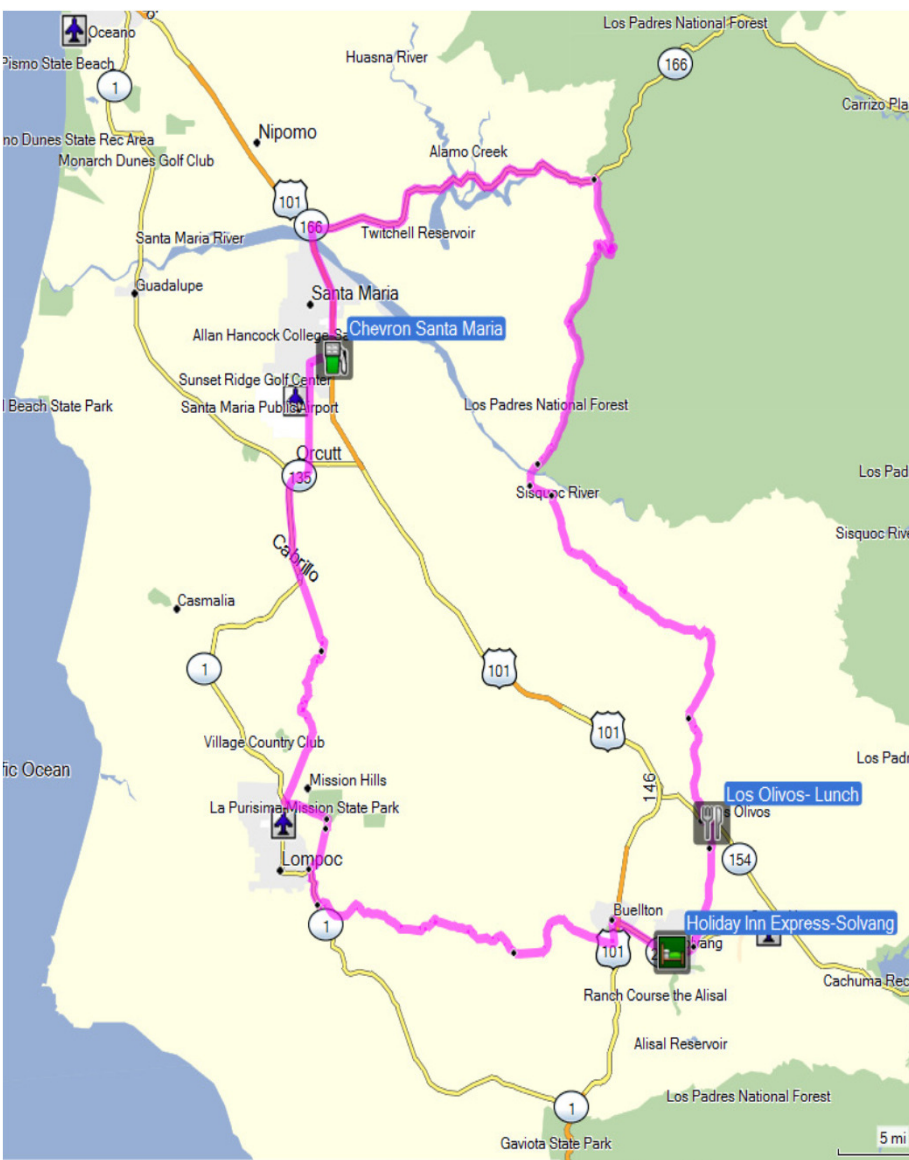

Right	onto Mission Dr.	
Left	on Avenue of Flags/Santa Rosa Rd	3.1
Right	on Hwy 1	20.4
Right	on Hwy 246	21.9
Left	on Mission Gate Rd	23.7
Left	on Purisima Rd. / Hwy 1	24.1
Right	on Harris Grade Rd.	26.2
Left	on Hwy 135	34.0
Right	on Hwy 135 to Orcutt/Santa Maria	39.9
Right	on E Betteravia Rd	45.6
Arrive	Chevron – Santa Maria on Left	46.7
Right	on Betteravia Rd.	
Right	on Hwy 101 North	46.8
Exit Right	on Hwy 166 East to Bakersfield	51.8
Right	on Cuyama Hwy / 166	52.0
Right	on Tepusquet Rd.	67.2
Left	on Foxen Canyon Rd.	83.0
Left	on Foxen Canyon Rd.	97.7
Left	on Hwy 154	102
Right	on Grand Ave	102
Arrive	Los Olivos – Destination/Lunch	103
Continue	on Grand	
Right	on Alamo Pintado Rd.	103
Right	on Hwy 246	107
Arrive	Holiday Inn Express	109

Solvang - Day 2
Sunday, March 22, 2015
Departs @ 9:00am -Destination Ride