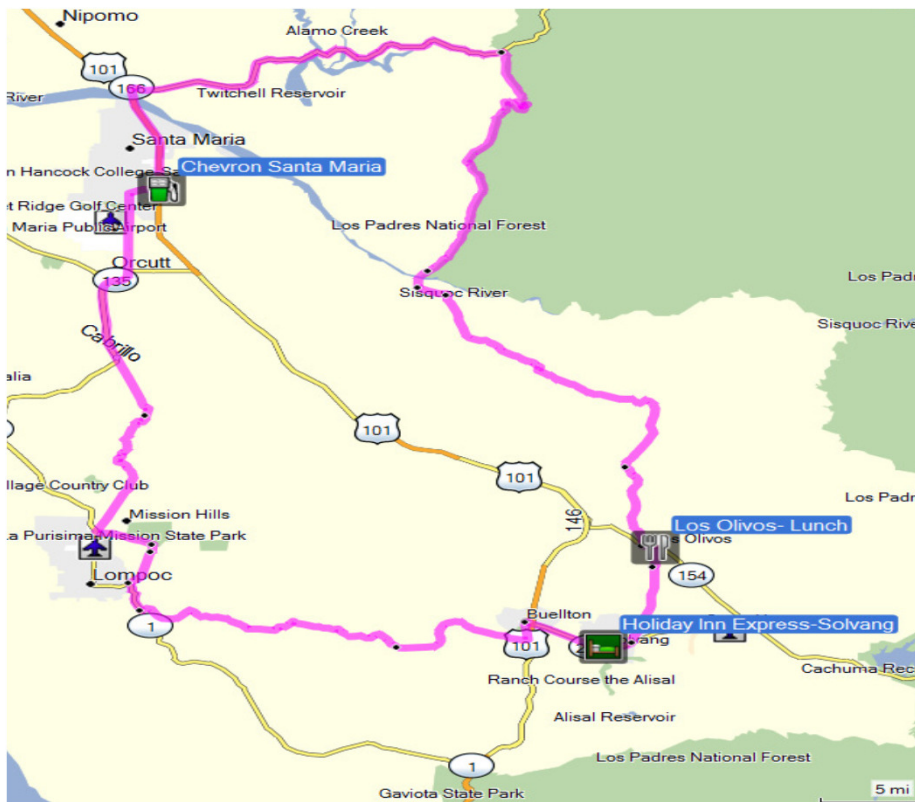

# Solvang Day 1

Saturday, March 21, 2015

Departs from Sand Canyon@7:30am

Right	on Sand Canyon Ave.	0.1
Right	onto I-5 South	0.2
Right	on 133 South	0.7
Right	on I-405 North	1.8
Right	on I-10 West to Santa Monica	53.4
Merge	on Hwy 1/Pacific Coast Hwy	57.1
<b>Arrive at Starbucks/Chevron Malibu on Right</b>		<b>79.3</b>
Continue	North on Pacific Coast Hwy	
Right	on Hwy 101 North	104
Exit Left	on Cabrillo Blvd & <u>turn left</u>	132
<b>Left</b>	<b>at Stearns Wharf – Lunch</b>	<b>141</b>

Right	onto Mission Dr.	
Left	on Avenue of Flags/Santa Rosa Rd	3.1
Right	on Hwy 1	20.4
Right	on Hwy 246	21.9
Left	on Mission Gate Rd	23.7
Left	on Purisima Rd. / Hwy 1	24.1
Right	on Harris Grade Rd.	26.2
Left	on Hwy 135	34.0
Right	on Hwy 135 to Orcutt/Santa Maria	39.9
Right	on E Betteravia Rd	45.6
<b>Arrive</b>	<b>Chevron – Santa Maria on Left</b>	<b>46.7</b>

**Solvang - Day 2**  
 Sunday, March 22, 2015  
 Departs @ 9:00am -Destination Ride

Left	onto Mission Dr.	
Right	on Hwy 154	5.4
Left	on US-101 South	29.4
Exit Right	on Santa Claus Ln – Turn Left	42.2
Right	on Via Real	42.5
<b>Arrive</b>	<b>Chevron – on Left</b>	<b>43.9</b>
Left	on Santa Monica Rd	43.9
Right	on Foothill	44.6
Left	on Foothill / Casitas Pass Rd	45.6
Left	on Ca-150	49.3
Left	on N. Ventura / Ojai Ave.	64.3
Left	onto Ca-126 East / Fillmore	84.2
<b>Arrive</b>	<b>Chevron – Fast Food Lunch</b>	<b>93.1</b>
<b>Stage at Starbucks parking lot East side of A Street</b>		

**Solvang - Day 3**  
Monday, March 23, 2015  
Departs @ 8:30am