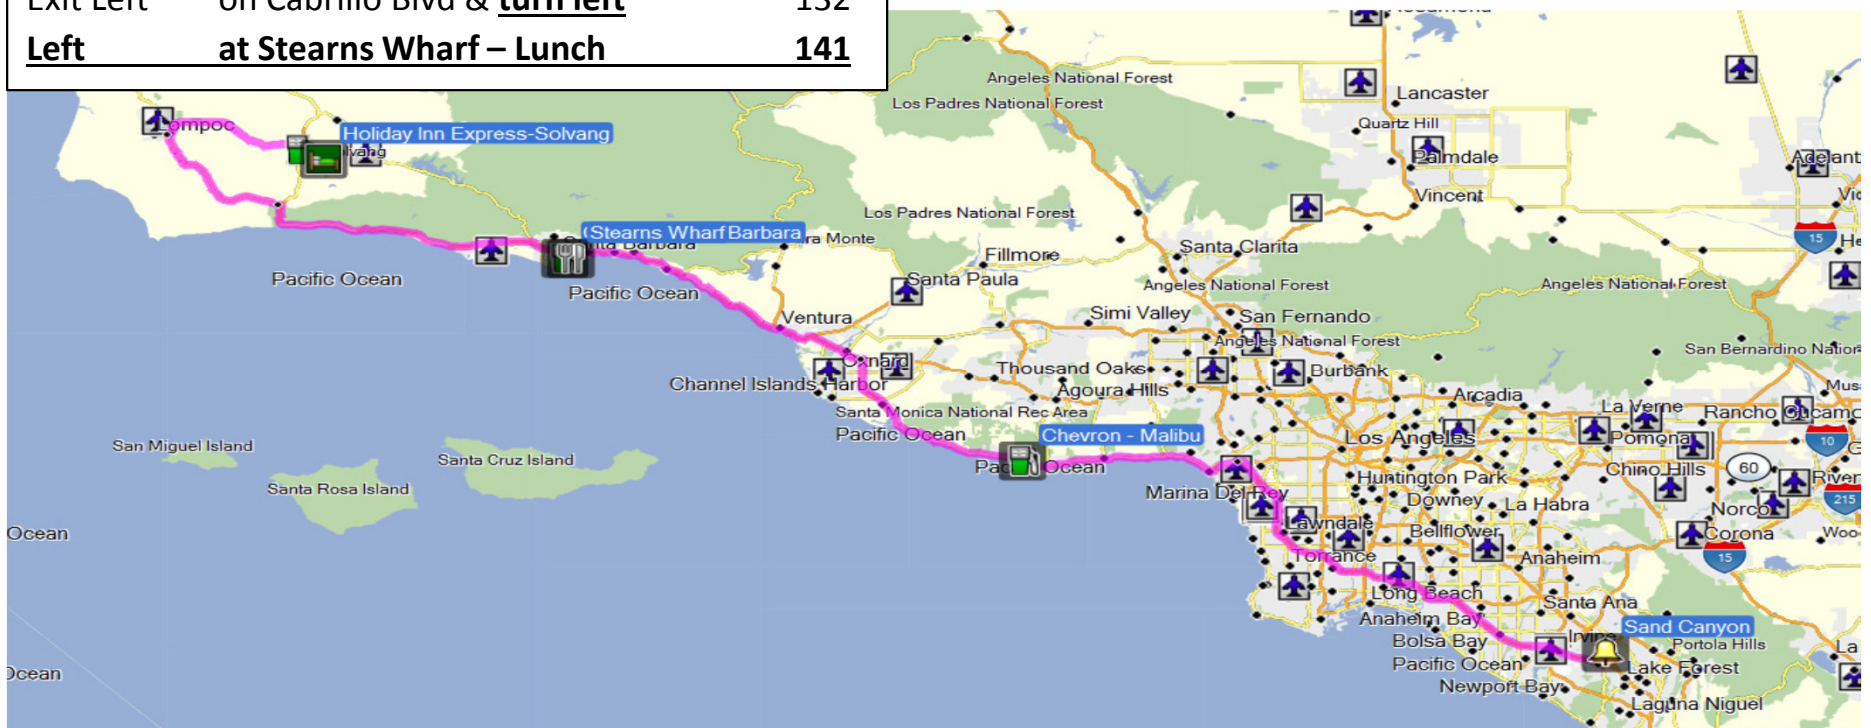

Solvang Day 1

Saturday, March 21, 2015

Departs from Sand Canyon@7:30am

Right	on Sand Canyon Ave.	0.1
Right	onto I-5 South	0.2
Right	on 133 South	0.7
Right	on I-405 North	1.8
Right	on I-10 West to Santa Monica	53.4
Merge	on Hwy 1/Pacific Coast Hwy	57.1
Arrive at Starbucks/Chevron Malibu on Right		79.3
Continue	North on Pacific Coast Hwy	
Right	on Hwy 101 North	104
Exit Left	on Cabrillo Blvd & <u>turn left</u>	132
Left	at Stearns Wharf – Lunch	141

Left	on Cabrillo Blvd	
Right	on Castillo St	142
Arrive at Chevron on Left		143
Left	on Castillo St	
Left	on Hwy 101 North	143
Exit Right	on Hwy 1 to Lompoc	177
Right	on Hwy 246	195
Straight	through Roundabout on Hwy 246	198
Arrive at Shell-Buelton (gas up for tomorrow) 211		
Continue	on Hwy 246	
Arrive Holiday Inn Express – on Left 214		
1455 Mission Dr., Solvang Ca. 93463 (805) 688-2018