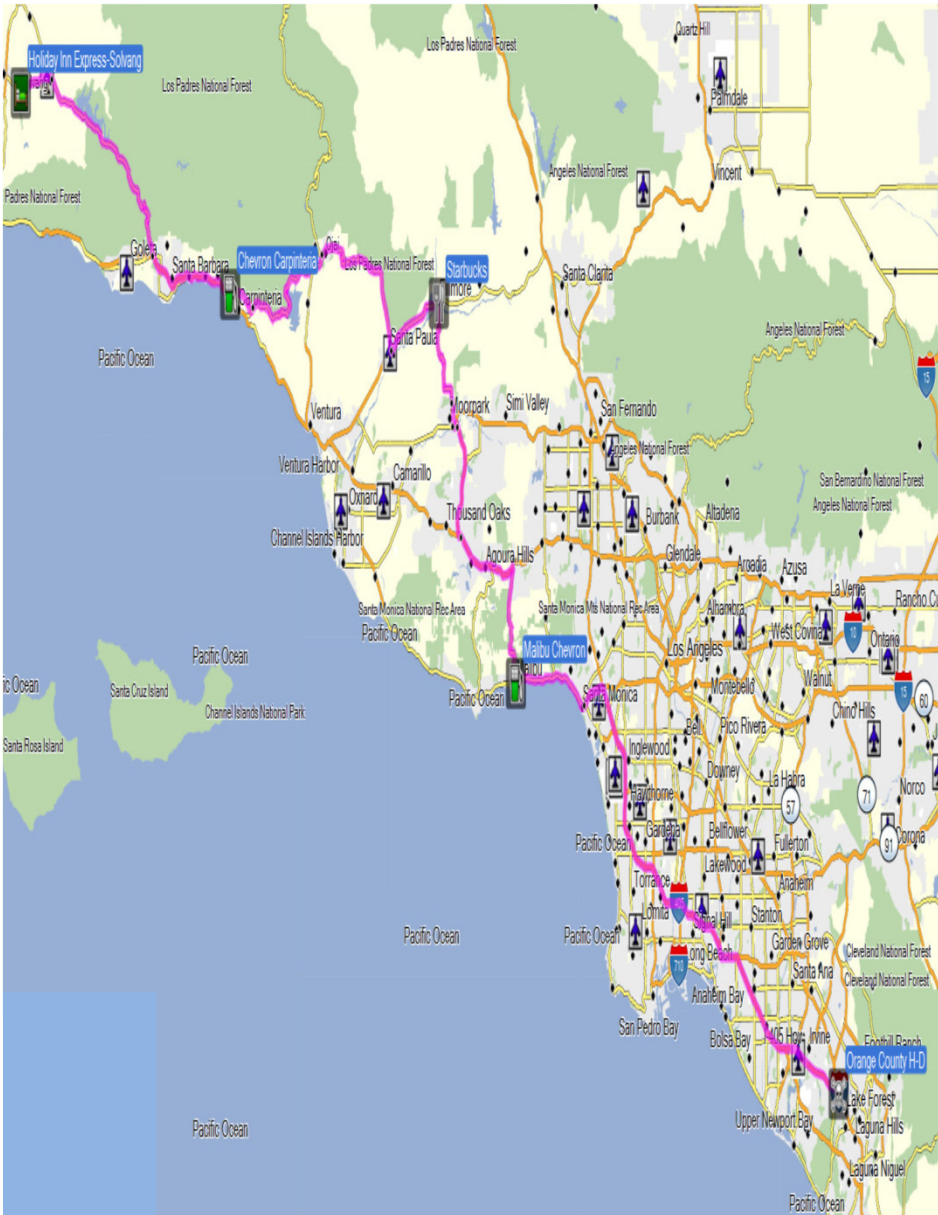

Left	onto Mission Dr.	
Right	on Hwy 154	5.4
Left	on US-101 South	29.4
Exit Right	on Santa Claus Ln – Turn Left	42.2
Right	on Via Real	42.5
Arrive	Chevron – on Left	43.9
Left	on Santa Monica Rd	43.9
Right	on Foothill	44.6
Left	on Foothill / Casitas Pass Rd	45.6
Left	on Ca-150	49.3
Left	on N. Ventura / Ojai Ave.	64.3
Left	onto Ca-126 East / Fillmore	84.2
Arrive	Chevron – Fast Food Lunch	93.1
Stage at Starbucks parking lot East side of A Street		
Left	on A St. / Chambersburg Rd.	93.2
Veer Left	on Grimes Canyon Rd.	95.1
Left	on Spring Rd.	103
Left	on Los Angeles Ave	104
Right	on Hwy 23 South	105
Merge	onto Hwy 101 S to Los Angeles	113
Exit Right	on Las Virgenes Rd -Turn Right	123
Left	on Pacific Coast Hwy	133
Arrive	at Chevron on Right - Gas	134
Continue	on Pacific Coast Hwy South	
Left	onto I-10 East to Los Angeles	146
Right	onto I-405 South to Long Beach	153
Exit Right	on Irvine Center Dr	202
Left	on Research and arrive at OCHD	203

Solvang - Day 3
Monday, March 23, 2015
Departs @ 8:30am