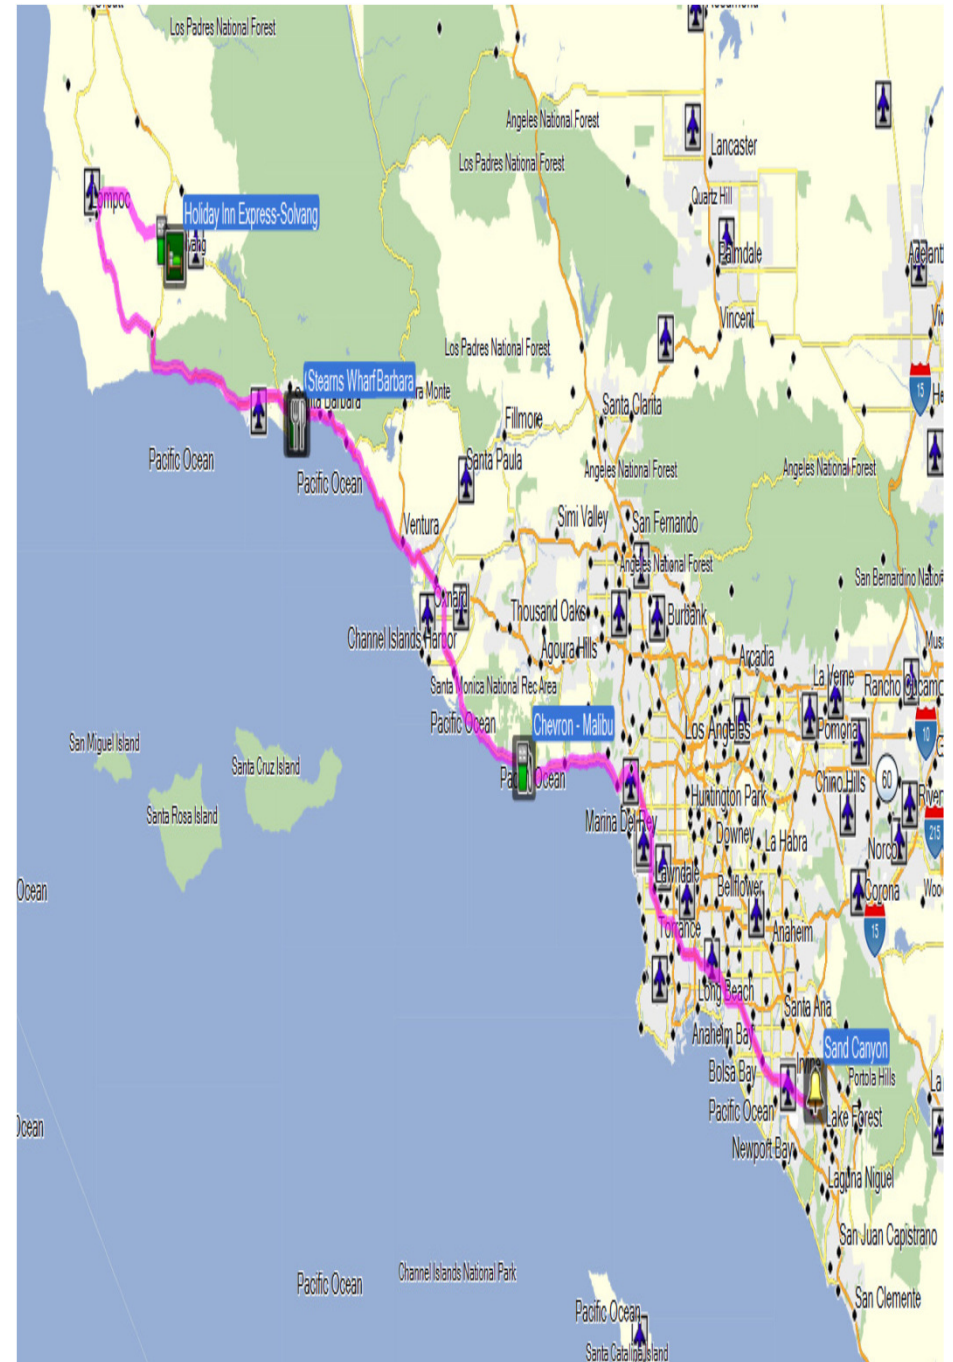

# Solvang Day 1

Saturday, March 21, 2015  
 Departs from Sand Canyon@7:30am

Right	on Sand Canyon Ave.	0.1
Right	onto I-5 South	0.2
Right	on 133 South	0.7
Right	on I-405 North	1.8
Right	on I-10 West to Santa Monica	53.4
Merge	on Hwy 1/Pacific Coast Hwy	57.1
<b>Arrive at Starbucks/Chevron Malibu on Right</b>		<b>79.3</b>
Continue	North on Pacific Coast Hwy	
Right	on Hwy 101 North	104
Exit Left	on Cabrillo Blvd & <b>turn left</b>	132
<b>Left at Stearns Wharf – Lunch</b>		<b>141</b>
Left	on Cabrillo Blvd	
Right	on Castillo St	142
<b>Arrive at Chevron on Left</b>		<b>143</b>
Left	on Castillo St	
Left	on Hwy 101 North	143
Exit Right	on Hwy 1 to Lompoc	177
Right	on Hwy 246	195
Straight	through Roundabout on Hwy 246	198
<b>Arrive at Shell-Buelton (gas up for tomorrow)</b>		<b>211</b>
Continue	on Hwy 246	
<b>Arrive Holiday Inn Express – on Left</b>		<b>214</b>
1455 Mission Dr., Solvang Ca. 93463 (805) 688-2018		