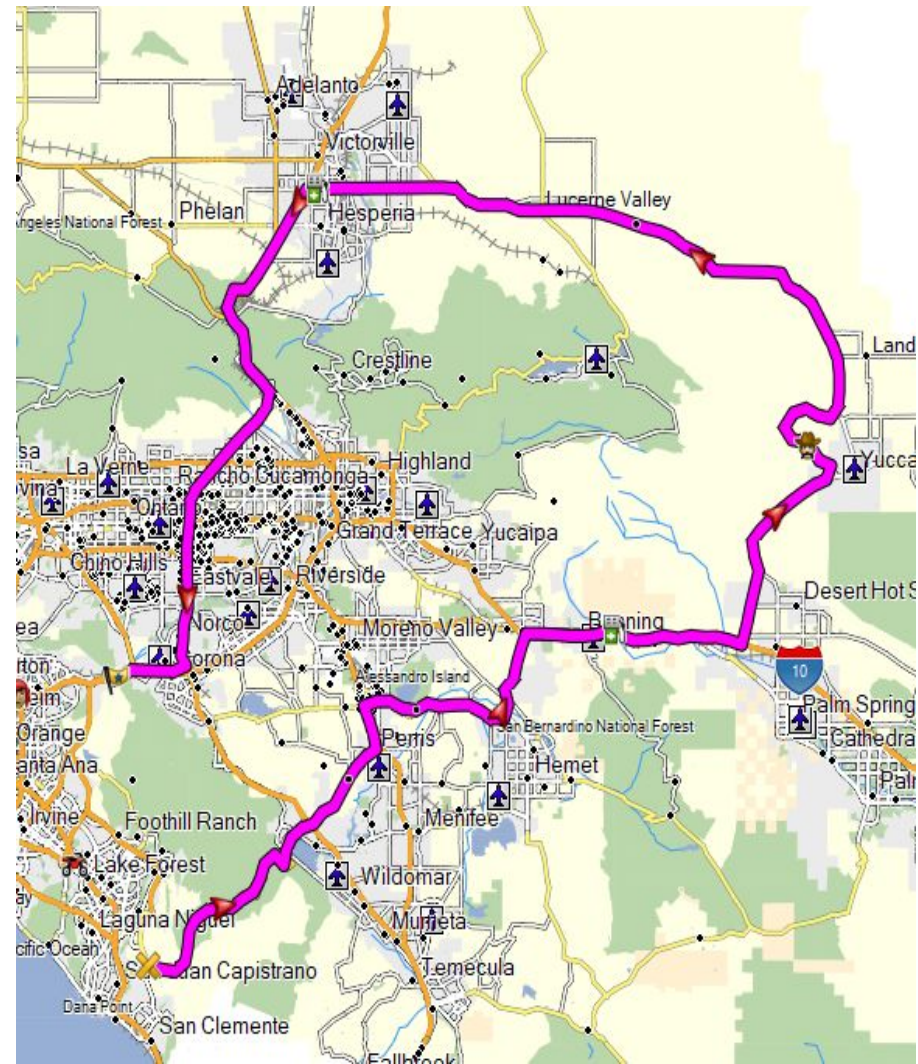

## Pappy & Harriet's

Meet up: Sendero Marketplace

Meet at 7:30 a.m. and Kickstands up: 8:00 a.m.

Times are estimates. It's all about the Journey!

|  |      |                    |
|--|------|--------------------|
| Left turn on Ortega  |      |                    |
| Left turn on Grand Ave   |      | 25.5               |
| Right turn on Collier Ave  |      | 29.4               |
| Left turn on Central Ave   |      | 29.9               |
| Left turn on D Street  |      | 39.5               |
| Straight I – 215 North Ramp                                      |      | 40.0               |
| Exit Right Exit 22 Ramona Expwy                                  | 43.7 |                    |
| Right turn on Ramona Expwy                                       | 44.0 |                    |
| Left turn on Sanderson Avenue                                    |      | 59.5               |
| Left turn on E. 1 <sup>th</sup> Street                           |      | 67.4               |
| <b><u>Arrive Shell on Left (Gas) – Beaumont (D 9:55 am)</u></b>  |      | <b><u>67.4</u></b> |
| Right on 1st   |      | 67.4               |
| Left on Pennsylvania Ave   |      | 67.8               |
| Right on I - 10 East Ramp  |      | 70.0               |
| Exit Right Exit 117 CA – 62 to 29 Palms/Yucca Valley             | 89.0 |                    |
| Left turn on Pioneertown Road                                    |      | 109                |
| <b><u>Arrive Pappy &amp; Harriets – (Lunch) (D 12:30 pm)</u></b> |      |                    |
| <b><u>113</u></b>  |      |                    |
| Right turn and continue on Pioneertown Road                      |      |                    |
| Right turn on Pipes Canyon Road                                  |      | 116                |
| Left turn on CA – 247  |      | 123                |
| Left turn on Bear Valley Road                                    |      | 173                |
| <b><u>Arrive Chevron – (Gas) (D 1:25 pm) Bear Valley</u></b>     |      | <b><u>185</u></b>  |
| Right turn and Continue on Bear Valley Road                      |      |                    |
| Right turn on I – 15 South                                       |      | 186                |
| Exit Right Exit 96A on CA – 91 West                              | 235  |                    |
| <b><u>Arrive OC County Line (D 2:45 pm)</u></b>                  |      | <b><u>243</u></b>  |